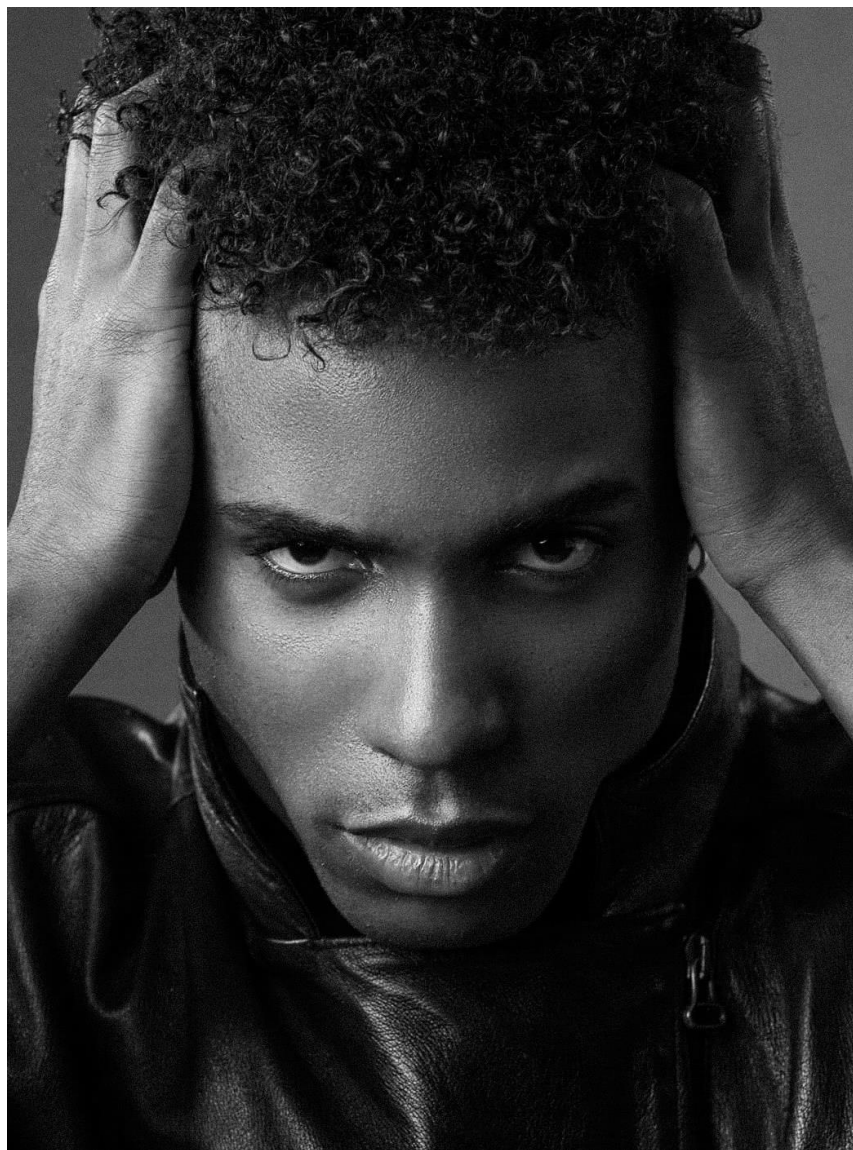

**HEIGHT : 6'2" [187 cm] / BUST : 35.5" [91 cm] / WAIST : 28" [71 cm] / HIPS : 35.5" [91 cm] / SHOES : 9 [42 EU] / HAIR : Black / EYES : Brown**

*Edwing Hop*  
CARIBBEAN MODEL

**WEBSITE: [www.edwinghop.com](http://www.edwinghop.com)**  
**EMAIL: [contact@edwinghop.com](mailto:contact@edwinghop.com)**  
**TEL : +33 (0)6 64 77 65 55**  
**INSTAGRAM : @edwinghop**